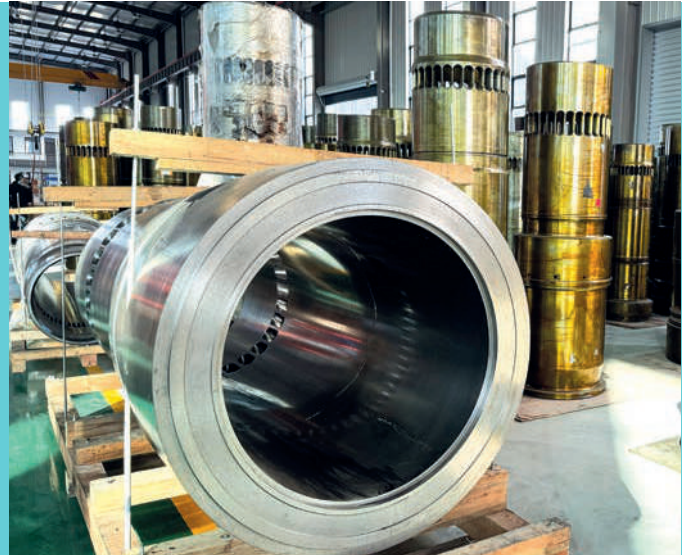

Manufacturing

Pro Marine has its own factory and has support from China's main engine makers with Man B&W and Wartsila licences, also has mature main engine spare parts manufacturing and processing capacity, for instance, Cylinder Liner, Cylinder Cover, Piston Crown.

2