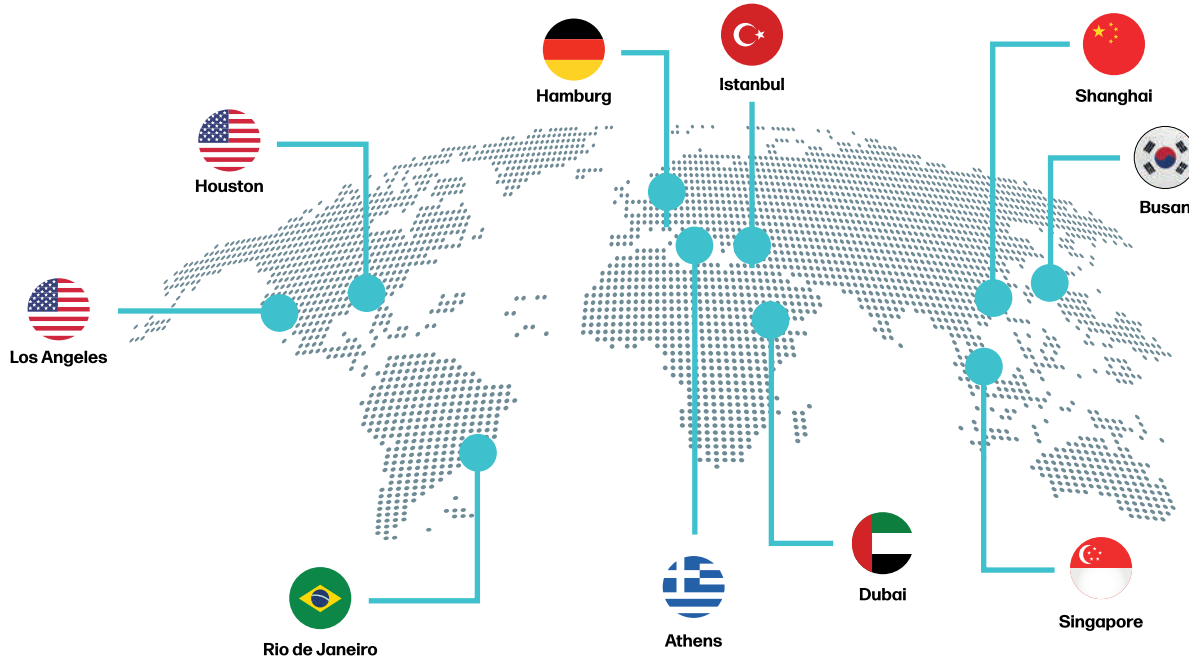

Pro Marine strategically operates across the globe with service sites in key maritime hubs such as Hamburg, Athens, Istanbul, Dubai, Singapore, Hong Kong, Busan, and Shanghai, ensuring swift and efficient support.

Trust Pro Marine for Excellence

Count on Pro Marine for excellence in products, reliability in services, and a commitment to the success of your maritime endeavors.

Uninterrupted Assurance in Ship Spare Parts

Pro Marine Services maintains a pioneering position in the maritime industry, providing uninterrupted assurance in ship spare parts. With an extensive range of products and a skilled team, we offer solutions to meet all your ship management needs.

Comprehensive Stock and Swift Supply

Pro Marine, with the strength from our international partners, is equipped with an extensive spare parts inventory. This enables us to promptly procure everything necessary for your ship maintenance and repairs, ensuring the uninterrupted and efficient operation of your vessels.

Expert Technical Support

Our specialized technical team in ship spare parts is ready to collaborate with you at any time, providing not just product sales but also the most suitable solutions. With advanced technology and industry knowledge, we resolve any issues related to your ship spare parts.

Trust Pro Marine Services for uninterrupted assurance in the maritime world, delivering excellence in ship spare parts.

Pro Marine Gemi Yedek Parçaları ve Servis Hizmetleri A.Ş

Adres: Evliya Çelebi Mah. Nazan Sok. No:12 K:3 34940 Tuzla/İstanbul/Turkey

Tel: +90 216 446 65 44

E-mail: info@promarinesolutions.com

Web: www.promarinesolutions.com